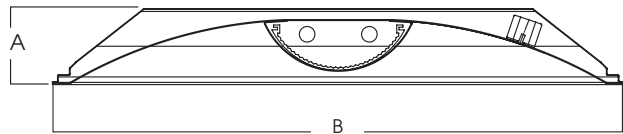

## PRODUCT INFORMATION:

- One piece retrofit for 2x4 fixture.
- T8, T5, T5-HO lampping available.
- Converts old lampping technology into energy efficient lampping with a new design combination.
- Smooth white reflector. Optional ridged "Illumination Plus," Multi-Step Reflector finish available.
- Pre-wired at the factory, ready for installation.
- Manufactured and tested to UL standard No. 1589.